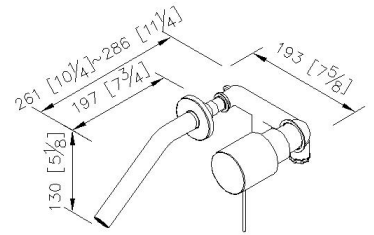

Stick handle is like roots of plant. It has been designed to be operated freely by lever principle even as washing hands with soap.

Spout could be adjusted upward or downward for suiting the basins and create more space for users and it's like growing stalk could present the various style for different conditions.

DESCRIPTION:

- 1.Brass material of spout meets JIS C2700 standard.
- 2.Ceramic valve with CERAMTEC ceramic disc / (Germany)
- 3.Handle valve turning range from closed position: 90°
- 4.Handle can be moved up to 22° to adjust water flow from closed position; hot and cold water controlled by swinging handle for 45° both right and left sides.
- 5.The mixing valve could be installed in the cemented and wood wall.
- 6.The inlet of both sides are assembled the check valves for avoiding the backflow of cold and hot water.
- 7.The body of valve should be buried in the wall beforehand with 1"(2.5cm) adjusting tolerance in depth.
- 8.Water flow rate would be controlled by cartridge.

unit: mm[inch]

Certification:

Fixing Kits:

- 1.Hex Key 2.5mm*1
- Key Tool*1

AWARD:

GOOD DESIGN
AWARD 2016
2016年グッドデザイン賞