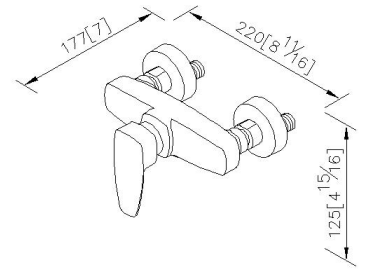

Shower Faucet 6779-93-80CP

INTRODUCTION:

JUSTIME Design Team created the Pan 2 Series Faucets with concise style, and integrated rectangular and circular lines into the shape design. Though it has just used the most basic geometric elements, the design team also varied the faucets to be special and bring the positive benefit for bathroom.

The brief geometric elements are the core concepts of whole design style, and they could also be proofed in any fashion trends. Moreover, the shape designs could fit for the different styles of bathroom design easily to provide users various choices.

DESCRIPTION:

- 1.Ceramic valve with CERAMTEC ceramic disc / (Germany).
- 2.Handle can be moved up to 25° to adjust water flow from closed position, hot and cold water controlled by swinging handle for 45° both right and left sides.
- 3.The available distance between two centers of wall water-outlet is 122mm to 178mm.
- 4.With R 1/2 to water supply wall outlet.
- 5.Sand-casting material meets ISO CuZn40Pb Standard.
- 6.Handle material meets JIS 3771 Standard.
- 7.Brass with Chrome plated meets ASTM-SC2 standard; 5 years guarantee.