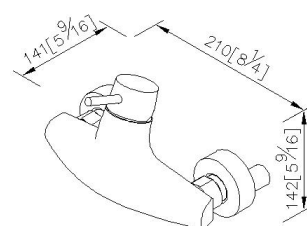

Shower Faucet 6780-93-80CP

INTRODUCTION:

Utilizing the simplify concept of Tai Chi motion, creating extraordinary look on the Tai Chi Series faucets. Featuring the Tai Chi notion of "soft against hard" through its soft cut of the faucet body and flow of water. Adding into faucet, the "Yin and Yang" aspect of Tai Chi, creating two types of faucets, the femininity and masculinity.

DESCRIPTION:

unit: mm[inch]

Certifictaion:

Fixing Kits:

1.

AWARD: