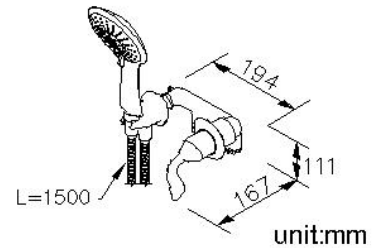

Concealed Shower Mixer
6781-X3-81CP

INTRODUCTION:

Overall concept of ETHER Series Faucet is based on the idea of illimitable space outside of sky, and it has also been mentioned by philosophers of Greek and China Taoism. The smooth lines and dim imagine are like aurora on ether and current in deep ocean. The unique design of ETHER breaks so-called shape and brings faucet to artistic decoration level.

DESCRIPTION:

- 1.Premium Brass with Chrome finished meets ASTM-SC2 standard.
- 2.Handles material meets JIS 3771 Standard.
- 3.The mixing valve could be installed in the cemented and wood wall.
- 4.Wall supply is designed with the holder for user convenience.