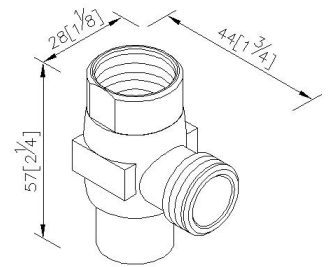

**DESCRIPTION:**

- 1.6790-TB for single-handle kitchen faucet.
- 2.The faucet body is directly connected to the diverter.

unit: mm[inch]

**Certification:**

**Fixing Kits:**

- 1.N/A

**AWARD:**