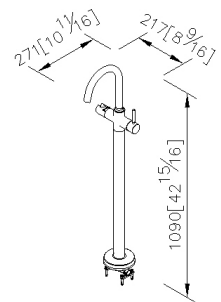

## Function 1

### Floor-Mounted Bath Faucet 6796-U1-80P1

#### DESCRIPTION:

- 1.Brass of casting body meets ISO CuZn40Pb standard.
- 2.Finish meets the standard of ASTM-SC2.
- 3.Ceramic valve with CERAMTEC ceramic disc/(Germany).
- 4.Can easily switch the water supply to faucet or hand shower.
- 5.Swiveling spout passes up to 50,000 turns test.
- 6.The mixing valve could be installed in the cemented and wood wall.
- 7.Coordinates with other products in 6796 collection.

unit:mm[inch]