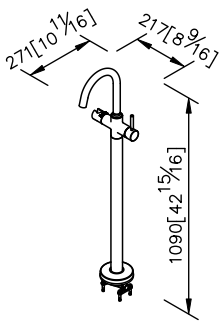

Floor-Mounted Bath Faucet
6796-U1-80P1

- 1.Brass of casting body meets ISO CuZn40Pb standard.
- 2.Finish meets the standard of ASTM-SC2.
- 3.Ceramic valve with CERAMTEC ceramic disc/(Germany).
- 4.Can easily switch the water supply to faucet or hand shower.
- 5.Swiveling spout passes up to 50,000 turns test.
- 6.The mixing valve could be installed in the cemented and wood wall.
- 7.Coordinates with other products in 6796 collection.

unit: mm[inch]