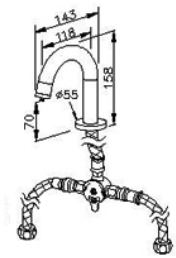

Function 2

Tip-Touch Basin Faucet W/Mixing Valve 6797-91-80CP

INTRODUCTION:

The simply design with tip-touch aerator, this faucet not only could saving water but also provide the convenient for keeping the environment cleared.

DESCRIPTION:

1. Tip-touch could saving water amd increase the neatly for basin table.
2. Tip-touch aerator passes up to 200,000 times on-off life test.
3. Aerator with removable flow restrictor (2.2 GPM max.), end-user can take off it for larger water flow if necessary.
4. The faucet can stand the presure from 0.5 to 5 kg/cm²
5. Material is Brass with Chrome plated and meets ASTM-SC2 standard.