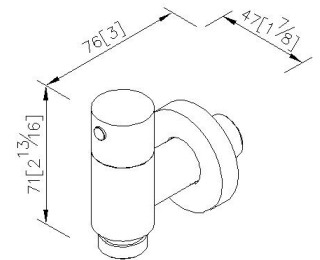

Function 2

Water Valve (Cold Only) 6797-L6-80CP

INTRODUCTION:

The magic of combining beauty with high functionality, the delicate hose are fantastic demonstration of quality, which would bring out fashion style of home environment. The bib also have a precise design on tap, making it easy to be turned on. And the bib could prevent water leaking, too, keeping dwelling tidy and natural.

DESCRIPTION:

- 1.Ceramic cartridge with brass shell & Japan (MARUWA) ceramic disc
- 2.The connector could be connected with hose stably without using hose clips.
- 3.Brass with chrome-plated; SC2 standard of ASTM for 5 years guarantee; pass 96 hours Salt Spray Test
- 4.Thread: G 1/2