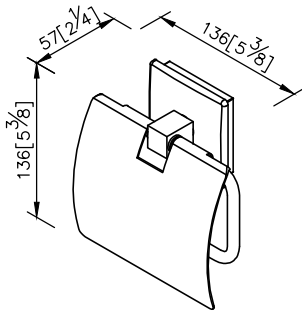

Toilet Tissue Holder W/Lid
6801-41-80CP

1. Square porcelain faceplate could increase the living atmosphere for bathroom.
2. Brass of sand-casting body meets JIS 3604 standard.
3. Premium metal construction for durability.
4. Justime finishes resist corrosion and tarnish.
5. Finish meets the standard of ASTM-SC2.
6. Correctly installed product's loading is 5 kgf.
7. Coordinates with other products in Happiness collection.

unit: mm[inch]