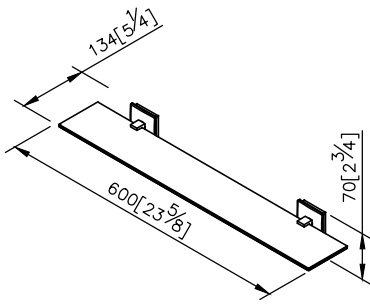

Shelf
6801-70-80CP

unit: mm[inch]

1. Square porcelain faceplate could increase the living atmosphere for bathroom.
2. Tempered glass could be provided safer to user.
3. Brass of sand-casting body meets JIS 3604 standard.
4. Premium metal construction for durability.
5. Justime finishes resist corrosion and tarnish.
6. Finish meets the standard of ASTM-SC2.
7. Correctly installed product's loading is 5 kgf.
8. Coordinates with other products in Happiness collection.