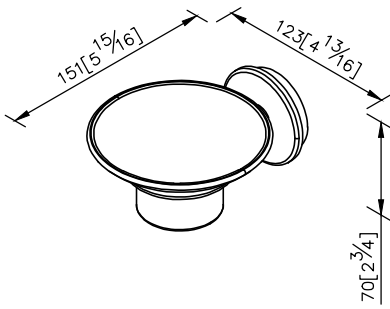

Soap Dish
6802-20-80CP

- 1.Round porcelain faceplate could increase the living atmosphere for bathroom.
- 2.Porcelain soap dish with the pedestal could increase the stability for user.
- 3.Brass of casting body meets JIS 3604 standard.
- 4.Premium metal construction for durability.
- 5.Justime finishes resist corrosion and tarnish.
- 6.Finish meets the standard of ASTM-SC2.
- 7.Correctly installed product's loading is 2 kgf.
- 8.Coordinates with other products in Happiness collection.

unit: mm[inch]