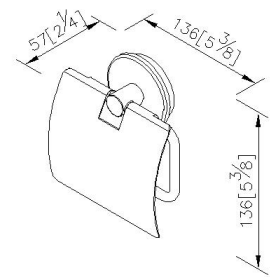

Toilet Tissue Holder W/Lid 6802-41-80CP

INTRODUCTION:

The combination of white ceramic base and four-leaved clover pattern bring the lively ambiance and happiness into the bathroom.

DESCRIPTION:

- 1.Round porcelain faceplate could increase the living atmosphere for bathroom.
- 2.Brass of casting body meets JIS 3604 standard.
- 3.Premium metal construction for durability.
- 4.Justime finishes resist corrosion and tarnish.
- 5.Finish meets the standard of ASTM-SC2.
- 6.Correctly installed product's loading is 5 kgf.
- 7.Coordinates with other products in Happiness collection.

unit: mm[inch]

Certification:

Fixing Kits:

- 1.SUS 304 Stainless Steel Screws*2
- Plastic Anchors*2
- Material of Wall Mount Bracket: Steel with zinc plating*1

AWARD: