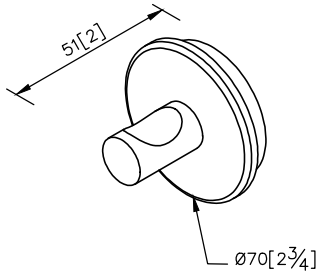

Robe Hook
6802-50-80CP

unit: mm[inch]

- 1.Round porcelain faceplate could increase the living atmosphere for bathroom.
- 2.The curve hook design provide not only hang on the clothes and bags but also could not destroy the material of clothes.
- 3.Brass of casting body meets JIS 3604 standard.
- 4.Premium metal construction for durability.
- 5.Justime finishes resist corrosion and tarnish.
- 6.Finish meets the standard of ASTM-SC2.
- 7.Correctly installed product's loading is 5 kgf.
- 8.Coordinates with other products in Happiness collection.