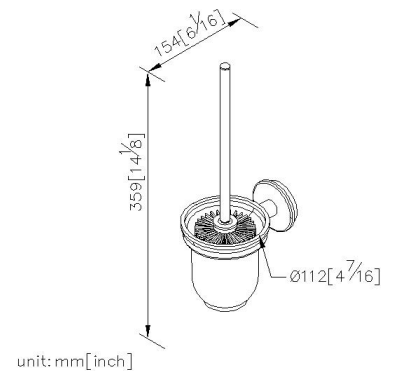

Toilet Brush Holder 6802-80-80CP

INTRODUCTION:

The combination of white ceramic base and four-leaved clover pattern bring the lively ambiance and happiness into the bathroom.

DESCRIPTION:

- 1.Round porcelain faceplate could increase the liveing atmosphere for bathroom.
- 2.Standard size of brush could be replaced by user and provide the clean and hygiene environment.
- 3.Brass of casting body meets JIS 3604 standard.
- 4.Premium metal construction for durability.
- 5.Justime finishes resist corrosion and tarnish.
- 6.Finish meets the standard of ASTM-SC2.
- 7.Correctly installed product's loading is 2 kgf.
- 8.Coordinates with other products in Happiness collection.