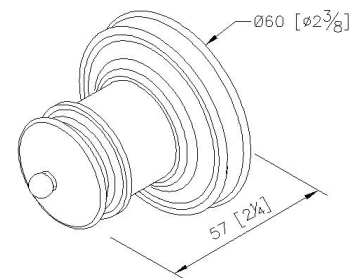

Robe Hook  
6803-50-80CP

**INTRODUCTION:**

Inspired by the revival, the base has been devised with the parallel and spindle lines to display the gorgeous beauty of Middle Ages.

**DESCRIPTION:**

- 1.Brass meets JIS 3604 standard.
- 2.Premium metal construction for durability.
- 3.Justime finishes resist corrosion and tarnish.
- 4.Finish meets the standard of ASTM-SC2.
- 5.The pedestal could increase the stability for user.
- 6.Correctly installed product's loading is 5 kgf.
- 7.The cylinder plinth of the bathroom accessories could increase the elegance for environment.

unit:mm[inch]

**Certification:**

**Fixing Kits:**

- 1.SUS 304 Stainless Steel Screws\*2
- Plastic Anchors\*2  
Material of Wall Mount Bracket: Steel with zinc plating\*1

**AWARD:**