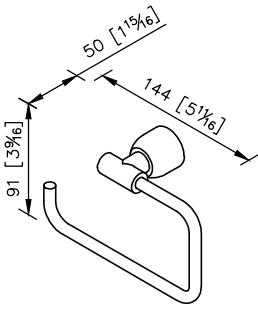

Toilet Tissue Holder
6804-40-80SS

- 1.High Quality Brass.
- 2.Premium metal construction for durability.
- 3.Justime finishes resist corrosion and tarnish.
- 4.Finish meets the standard of ASTM-SC2.
- 5.The cone plinth of the bathroom accessories could increase the elegance for environment.
- 6.Finished: Brushed Nickel with Lacquer, which it's not easy to leave fingerprints on the surface.
- 7.Correctly installed product's loading is 5 kgf.

unit: mm[inch]