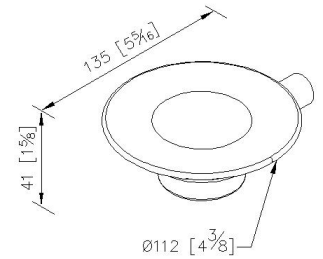

Still One

Soap Dish 6806-20-80S1

INTRODUCTION:

The compact brushed base was designed with column shape, staggered lines disseminate a real sense of stability.

DESCRIPTION:

1. Stainless Steel body meets SUS 304 standard.
2. Premium metal construction for durability.
3. Justime finishes resist corrosion and tarnish.
4. The simply design concept could be collocated with diverse space.
5. Correctly installed product's loading is 4 kgf.
6. Frosted glass soap dish.
7. Coordinates with other products in 6806 collection.

unit:mm[inch]

Certification:

Fixing Kits:

1. SUS 304 Stainless Steel Screws
- Hex Key 1/8" *1
Plastic Anchors *1
Material of Wall Mount Bracket: Copper JIS3604 *1

AWARD: