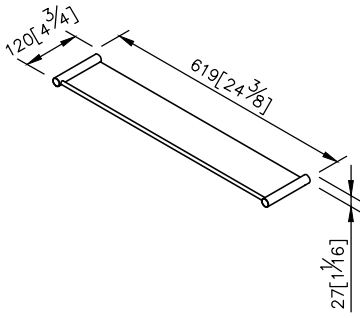

Shelf

6806-71-80S1

1. Stainless Steel body meets SUS 304 standard.
2. Premium metal construction for durability.
3. Justime finishes resist corrosion and tarnish.
4. The simply design concept could be collocated with diverse space.
5. Correctly installed product's loading is 4 kgf.
6. The size of glass : 5\*105\*580mm.
7. Tempered glass increase the safe and steady to the users.
8. Coordinates with other products in 6806 collection.

unit: mm[inch]