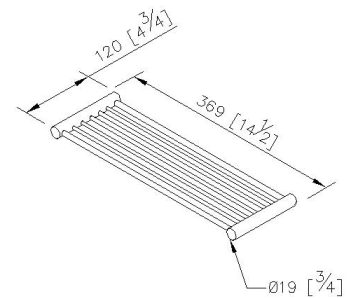

### Shelf

6806-73-80S1

#### INTRODUCTION:

The compact brushed base was designed with column shape, staggered lines disseminate a real sense of stability.

#### DESCRIPTION:

1. Stainless Steel body meets SUS 304 standard.
2. Premium metal construction for durability.
3. Justime finishes resist corrosion and tarnish.
4. The simply design concept could be collocated with diverse space.
5. Correctly installed product's loading is 4 kgf.
6. The size of glass : 5\*105\*430mm.
7. Tempered glass increase the safe and steady to the users.
8. Coordinates with other products in 6806 collection.