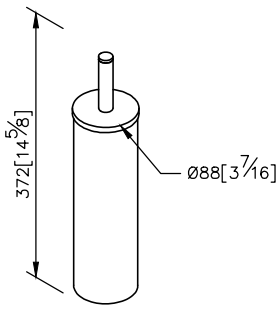

Freestanding Toilet Brush Holder
6806-84-80S1

1. Stainless Steel body meets SUS 304 standard.
2. Premium metal construction for durability.
3. Justime finishes resist corrosion and tarnish.
4. The simply design concept could be collocated with diverse space.
5. Stainless Steel brush holder.
6. Standard size of brush could be easily replaced to keep clean.
7. Coordinates with other products in 6806 collection.

unit: mm[inch]