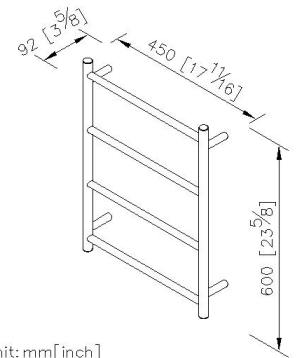

### Towel Ladder 6807-17-90CP

#### DESCRIPTION:

- 1.Brass of body meets JIS 3604 standard.
- 2.Premium metal construction for durability.
- 3.Justime finishes resist corrosion and tarnish.
- 4.Finish meets the standard of ASTM-SC2.
- 5.Correctly installed product's loading is 4 kgf.
- 6.Coordinates with other products in Still One Collection.