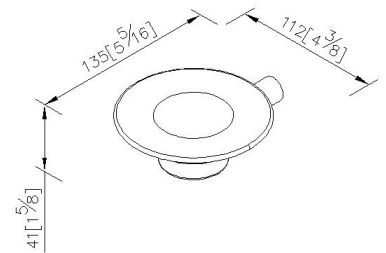

Still One

Soap Dish 6807-20-80CP

INTRODUCTION:

Simple and elegant style of bathroom accessories turn into a basic demand of modern customer, as main design as slender cylinder, which present design features.

DESCRIPTION:

1. Frosted glass soap dish.
2. Brass of body meets JIS 3604 standard.
3. Premium metal construction for durability.
4. Justime finishes resist corrosion and tarnish.
5. Finish meets the standard of ASTM-SC2.
6. Correctly installed product's loading is 2 kgf.
7. Coordinates with other products in Still One Collection.

unit: mm[inch]

Certification:

Fixing Kits:

1. SUS 304 Stainless Steel Screws*4
2. Hex Key 1/8"*1
   Plastic Anchors*4
   Material of Wall Mount Bracket: Copper JIS3771*2

AWARD: