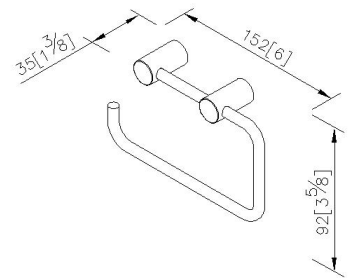

Toilet Tissue Holder 6807-40-80CP

INTRODUCTION:

Simple and elegant style of bathroom accessories turn into a basic demand of modern customer, as main design as slender cylinder, which present design features.

DESCRIPTION:

- 1.Brass of body meets JIS 3604 standard.
- 2.Premium metal construction for durability.
- 3.Justime finishes resist corrosion and tarnish.
- 4.Finish meets the standard of ASTM-SC2.
- 5.Correctly installed product's loading is 5 kgf.
- 6.Coordinates with other products in Still One Collection.

unit:mm[inch]

Certificaion:

Fixing Kits:

- 1.SUS 304 Stainless Steel Screws *2
- Hex Key 1/8" *1
- Plastic Anchors *2
- Material of Wall Mount Bracket: Copper JIS3604 *2

AWARD: