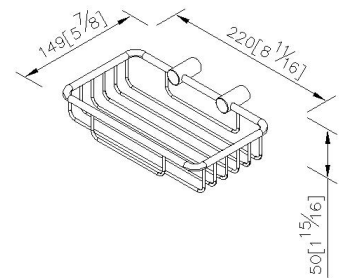

### Basket 6807-86-80CP

#### DESCRIPTION:

- 1.Brass of body meets JIS 3604 standard.
- 2.Premium metal construction for durability.
- 3.Justime finishes resist corrosion and tarnish.
- 4.Finish meets the standard of ASTM-SC2.
- 5.Correctly installed product's loading is 5 kgf.
- 6.Coordinates with other products in Still One Collection.
- 7.The design of rack can decrease the water accumulated.