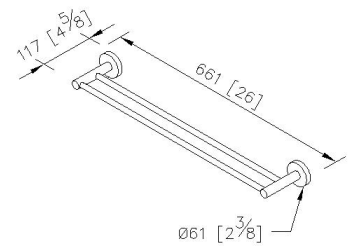

Simple

Double Towel Bar 6810-14-81CP

INTRODUCTION:

The round base without any color ornaments to cases on the beauty that comes with simplicity has the simple and fashion feelings.

DESCRIPTION:

- 1.Brass of forging body meets JIS 3771 standard.
- 2.Premium metal construction for durability.
- 3.Justime finishes resist corrosion and tarnish.
- 4.Finish meets the standard of ASTM-SC2.
- 5.The simply design concept could be collocated with diverse space.
- 6.Correctly installed product's loading is 4 kgf.
- 7.The double towel bar could increase the used space.
- 8.Coordinates with other products in 6810 collection.

unit:mm[inch]

Certificaion:

Fixing Kits:

- 1.SUS 304 Stainless Steel Screws *2
- Hex Key2.0mm *1
Plastic Anchors *4
Material of Wall Mount Bracket: Stainless Steel (SUS 304) *2

AWARD: