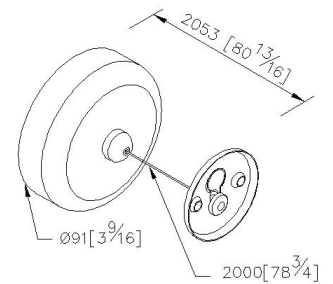

Simple

Clothes Line W/Hook (2M) 6810-68-80CP

INTRODUCTION:

Due to the simple design choices, it is easy to collocate in different environments.

DESCRIPTION:

- 1.High Quality Stainless Steel1 meets JIS 3771 standard
- 2.Premium metal construction for durability
- 3.Justime finishes resist corrosion and tarnish
- 4.The simply design concept could be collocated with diverse space
- 5.Clothesline material: 2M nylon cord.
- 6.Coordinates with other products in 6810 collection

unit:mm[inch]

Certificaion:

Fixing Kits:

- 1.SUS 304 Stainless Steel Screws *4
- Plastic Anchors *4
Material of Wall Mount Bracket: Stainless Steel (SUS 304) *1

AWARD: