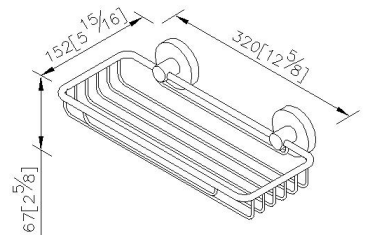

### Basket 6810-85-80CP

#### DESCRIPTION:

- 1.Brass of forging body meets JIS 3771 standard
- 2.Premium metal construction for durability
- 3.Justime finishes resist corrosion and tarnish
- 4.Finish meets the standard of ASTM-SC2.
- 5.The simply design concept could be collocated with diverse space
- 6.Correctly installed product's loading is 5 kg f
- 7.The design of basket can decrease the water accumulated
- 8.Coordinates with other products in 6810 collection