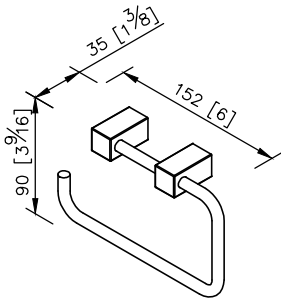

Toilet Tissue Holder
6817-40-80CP

- 1.Brass of sand-casting body meets JIS 3604 standard
- 2.Premium metal construction for durability
- 3.Justime finishes resist corrosion and tarnish
- 4.Finish meets the standard of ASTM-SC2
- 5.Correctly installed product's loading is 5 kg f
- 6.Coordinates with other products in Cubic Collection

unit:mm[inch]