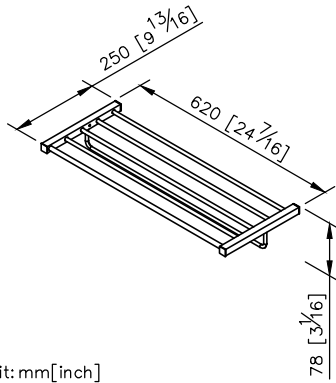

Bath Towel Rack W/Rail
6817-66-80CP

- 1.Brass of sand-casting body meets JIS 3604 standard
- 2.Premium metal construction for durability
- 3.Justime finishes resist corrosion and tarnish
- 4.Finish meets the standard of ASTM-SC2
- 5.Correctly installed product's loading is 5 kg f
- 6.Coordinates with other products in Cubic Collection

unit: mm[inch]