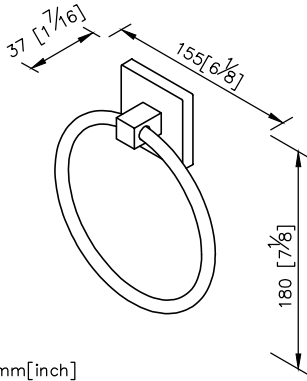

Towel Ring
6818-60-80CP

- 1.Brass of body meets JIS 3604 standard
- 2.Premium metal construction for durability
- 3.Justime finishes resist corrosion and tarnish
- 4.Finish meets the standard of ASTM-SC2.
- 5.The simply design concept could be collocated with diverse space
- 6.Correctly installed product's loading is 4 kg f
- 7.Coordinates with other products in Boulevard collection

unit: mm[inch]