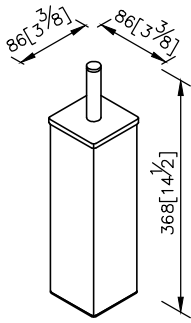

Freestanding Toilet Brush Holder
6818-84-80CP

1. Brass with chrome-plated
2. SC2 standard of ASTM
3. Brush with stainless steel nail
4. Standard size of brush
5. Polished Stainless steel cover above holder #304
6. Polished stainless steel brush holder #304

unit: mm[inch]