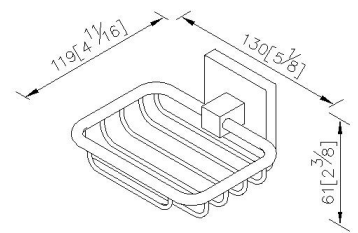

Shower Basket 6818-87-80CP

INTRODUCTION:

Combine the straight line with precise right angle, the square body symbolize steady, elevation and also high quality.

DESCRIPTION:

- 1.Brass of body meets JIS 3604 standard
- 2.Premium metal construction for durability
- 3.Justime finishes resist corrosion and tarnish
- 4.Finish meets the standard of ASTM-SC2.
- 5.The simply design concept could be collocated with diverse space
- 6.Correctly installed product's loading is 5 kg f
- 7.The design of basket can decrease the water accumulated
- 8.Coordinates with other products in Boulevard collection

unit: mm[inch]

Certificaion:

Fixing Kits:

- 1.SUS 304 Stainless Steel Screws*2
- Plastic Anchors*2
Material of Wall Mount Bracket: Stainless Steel (SUS 304)*1

AWARD: