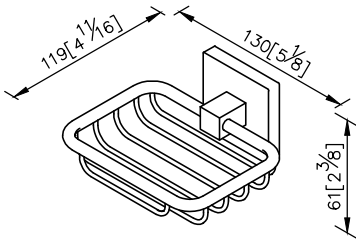

Shower Basket 6818-87-80CP

- 1.Brass of body meets JIS 3604 standard
- 2.Premium metal construction for durability
- 3.Justime finishes resist corrosion and tarnish
- 4.Finish meets the standard of ASTM-SC2.
- 5.The simply design concept could be collocated with diverse space
- 6.Correctly installed product's loading is 5 kg f
- 7.The design of basket can decrease the water accumulated
- 8.Coordinates with other products in Boulevard collection

unit: mm[inch]