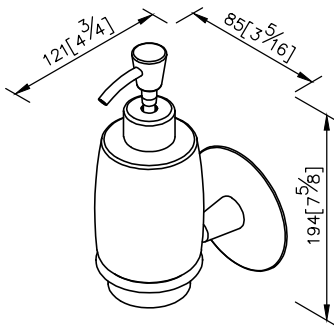

Soap Dispenser
6827-25-81CP

1. Frosted glass soap dispenser.
2. Brass meets JIS 3604 standard.
3. Premium metal construction for durability.
4. Justime finishes resist corrosion and tarnish.
5. Finish meets the standard of ASTM-SC2.
6. Correctly installed product's loading is 2 kgf.
7. Capacity: 240ml.
8. Coordinates with other products in Moonbow Collection.

unit: mm[inch]