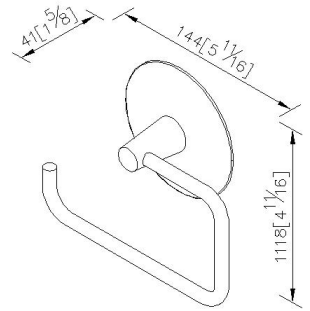

Toilet Tissue Holder 6827-40-80CP

INTRODUCTION:

As base shape as bright moon hanging in the sky, the clean and pure surface emit a romantic and poetic aesthetic feeling.

DESCRIPTION:

- 1.Brass meets JIS 3604 standard.
- 2.Premium metal construction for durability.
- 3.Justime finishes resist corrosion and tarnish.
- 4.Finish meets the standard of ASTM-SC2.
- 5.Correctly installed product's loading is 5 kgf.
- 6.Coordinates with other products in Moonbow collection.

unit: mm[inch]

Certification:

Fixing Kits:

- SUS 304 Stainless Steel Screws*2
- Hex Key 2.5mm*1
- Plastic Anchors*2

AWARD: