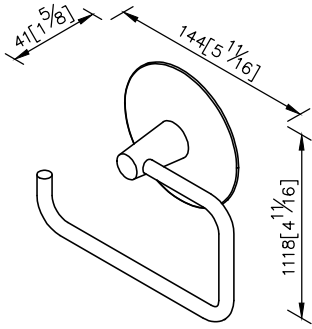

Toilet Tissue Holder

6827-40-80CP

1. Brass meets JIS 3604 standard.
2. Premium metal construction for durability.
3. Justime finishes resist corrosion and tarnish.
4. Finish meets the standard of ASTM-SC2.
5. Correctly installed product's loading is 5 kgf.
6. Coordinates with other products in Moonbow collection.

unit: mm[inch]

Mounting Template Specification