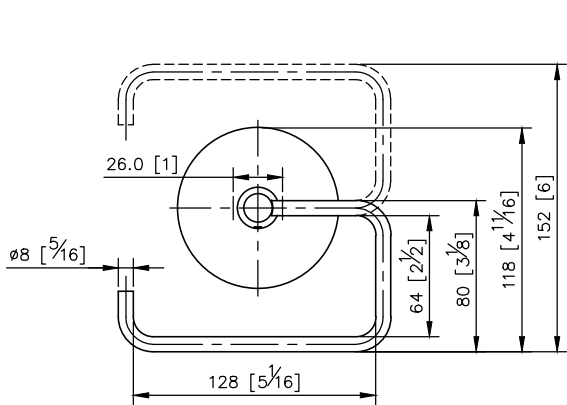

Toilet Tissue Holder

6827-40-80CP

1. Brass meets JIS 3604 standard.
2. Premium metal construction for durability.
3. Justime finishes resist corrosion and tarnish.
4. Finish meets the standard of ASTM-SC2.
5. Correctly installed product's loading is 5 kgf.
6. Coordinates with other products in Moonbow collection.

unit: mm[inch]

Mounting Template Specification