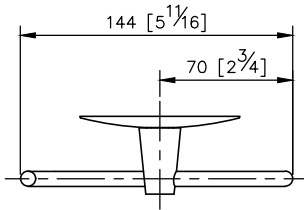

Toilet Tissue Holder

6827-40-80CP

1. Brass meets JIS 3604 standard.
2. Premium metal construction for durability.
3. Justime finishes resist corrosion and tarnish.
4. Finish meets the standard of ASTM-SC2.
5. Correctly installed product's loading is 5 kgf.
6. Coordinates with other products in Moonbow collection.

unit: mm[inch]

Mounting Template Specification