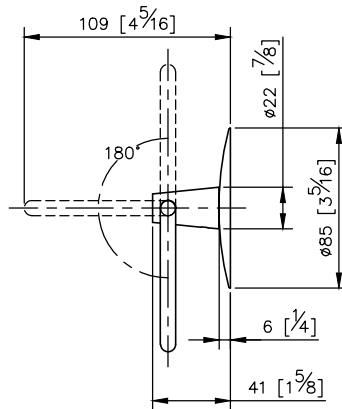

Toilet Tissue Holder

6827-40-80CP

1. Brass meets JIS 3604 standard.
2. Premium metal construction for durability.
3. Justime finishes resist corrosion and tarnish.
4. Finish meets the standard of ASTM-SC2.
5. Correctly installed product's loading is 5 kgf.
6. Coordinates with other products in Moonbow collection.

unit: mm[inch]

Mounting Template Specification