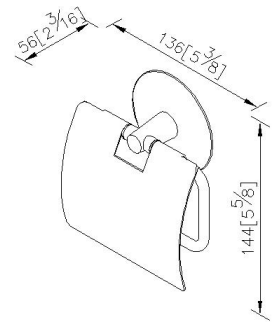

## Toilet Tissue Holder W/Lid 6827-41-80CP

### DESCRIPTION:

- 1.Brass meets JIS 3604 standard.
- 2.Premium metal construction for durability.
- 3.Justime finishes resist corrosion and tarnish.
- 4.Finish meets the standard of ASTM-SC2.
- 5.Correctly installed product's loading is 5 kgf.
- 6.Coordinates with other products in Moonbow collection.

unit: mm[inch]