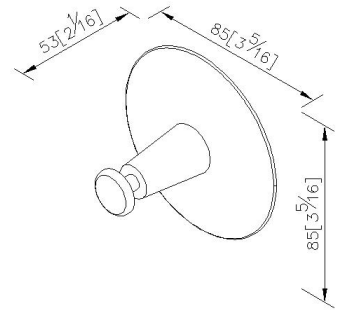

### Robe Hook 6827-50-80CP

#### DESCRIPTION:

- 1.Brass meets JIS 3604 standard.
- 2.Premium metal construction for durability.
- 3.Justime finishes resist corrosion and tarnish.
- 4.Finish meets the standard of ASTM-SC2.
- 5.Correctly installed product's loading is 5 kgf.
- 6.Coordinates with other products in Moonbow collection.

unit: mm[inch]