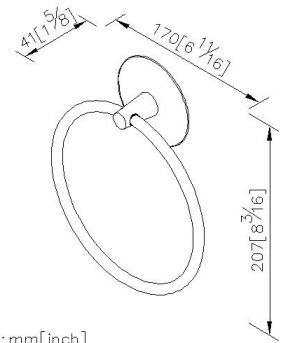

Towel Ring 6827-60-80CP

INTRODUCTION:

As base shape as bright moon hanging in the sky, the clean and pure surface emit a romantic and poetic aesthetic feeling.

DESCRIPTION:

- 1.Brass meets JIS 3604 standard.
- 2.Premium metal construction for durability.
- 3.Justime finishes resist corrosion and tarnish.
- 4.Finish meets the standard of ASTM-SC2.
- 5.Correctly installed product's loading is 4 kgf.
- 6.Coordinates with other products in Moonbow Collection.

Certification:

Fixing Kits:

- SUS 304 Stainless Steel Screws*2
- Hex Key 2.5mm*1
- Plastic Anchors*2

AWARD: