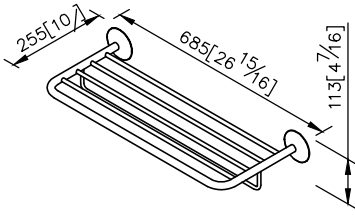

Bath Towel Rack W/Rail
6827-66-80CP

1. Brass meets JIS 3604 standard.
2. Premium metal construction for durability.
3. Justime finishes resist corrosion and tarnish.
4. Finish meets the standard of ASTM-SC2.
5. Correctly installed product's loading is 5 kgf.
6. Coordinates with other products in Moonbow collection.

unit: mm[inch]