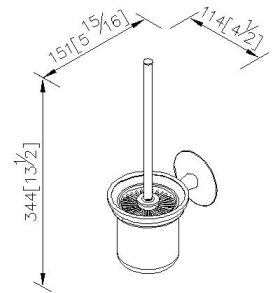

Toilet Brush Holder 6827-80-81CP

INTRODUCTION:

As base shape as bright moon hanging in the sky, the clean and pure surface emit a romantic and poetic aesthetic feeling.

DESCRIPTION:

- 1.Brass with chrome-plated.
- 2.SC2 standard of ASTM.
- 3.Frosted glass brush holder.
- 4.Brush with stainless steel nail.
- 5.Standard size of brush.
- 6.Loading: 2 kgf.
- 7.Coordinates with other products in Moonbow collection.

unit: mm[inch]

Certification:

Fixing Kits:

- SUS 304 Stainless Steel Screws*2
- Hex Key 2.5mm*1
- Plastic Anchors*2

AWARD: