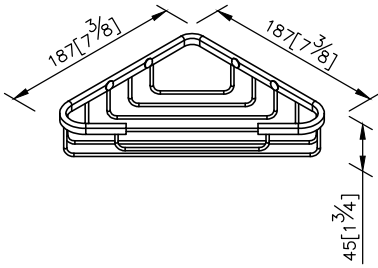

Corner Basket 6840-85-81CP

- 1.Brass meets JIS 3604 standard.
- 2.Premium metal construction for durability.
- 3.Justime finishes resist corrosion and tarnish.
- 4.Finish meets the standard of ASTM-SC2.
- 5.Correctly installed product's loading is 5 kgf.

unit: mm[inch]

Mounting Template Specification