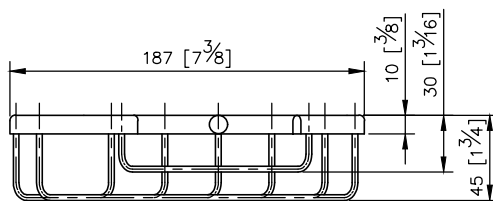

Corner Basket 6840-85-81CP

- 1.Brass meets JIS 3604 standard.
- 2.Premium metal construction for durability.
- 3.Justime finishes resist corrosion and tarnish.
- 4.Finish meets the standard of ASTM-SC2.
- 5.Correctly installed product's loading is 5 kgf.

unit: mm[inch]

Mounting Template Specification