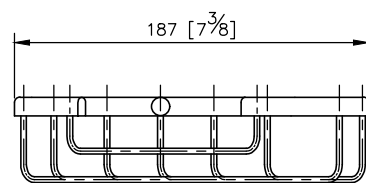

Corner Basket 6840-85-81CP

- 1.Brass meets JIS 3604 standard.
- 2.Premium metal construction for durability.
- 3.Justime finishes resist corrosion and tarnish.
- 4.Finish meets the standard of ASTM-SC2.
- 5.Correctly installed product's loading is 5 kgf.

unit: mm[inch]

Mounting Template Specification