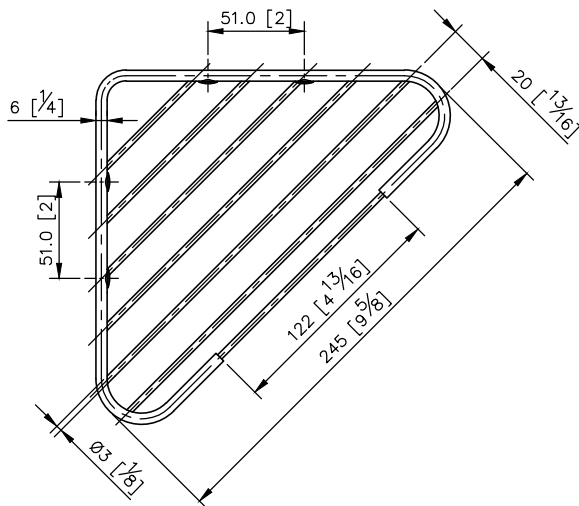

Corner Basket 6840-85-81CP

- 1.Brass meets JIS 3604 standard.
- 2.Premium metal construction for durability.
- 3.Justime finishes resist corrosion and tarnish.
- 4.Finish meets the standard of ASTM-SC2.
- 5.Correctly installed product's loading is 5 kgf.

unit: mm[inch]

Mounting Template Specification