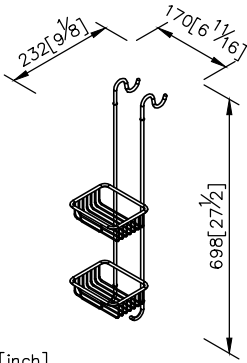

Shower Caddy 6840-88-80CP

- 1.Brass meets JIS 3604 standard.
- 2.Premium metal construction for durability.
- 3.Justime finishes resist corrosion and tarnish.
- 4.Finish meets the standard of ASTM-SC2.
- 5.Correctly installed product's loading is 5 kgf.

unit: mm[inch]