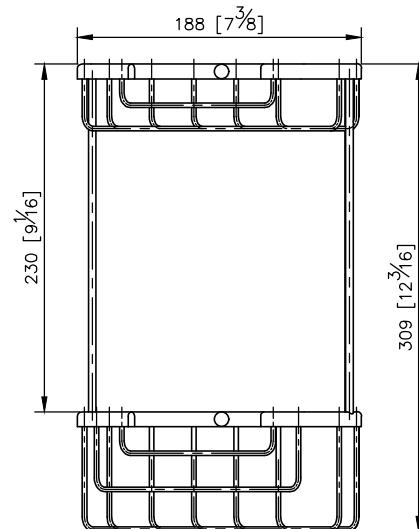

Corner Basket 6840-91-81CP

1. Brass meets JIS 3604 standard.
2. Premium metal construction for durability.
3. Justime finishes resist corrosion and tarnish.
4. Finish meets the standard of ASTM-SC2.
5. Correctly installed product's loading is 5 kgf.

unit: mm[inch]

Mounting Template Specification