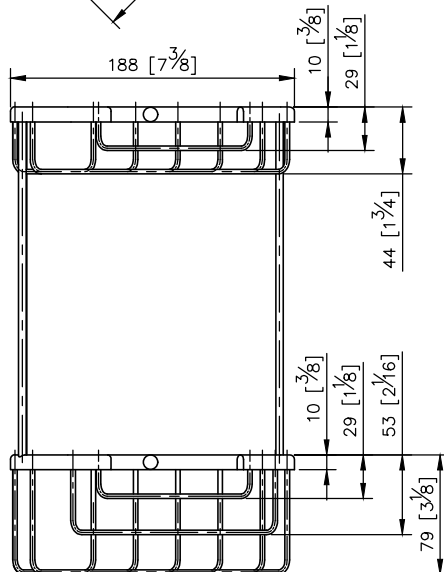

Corner Basket 6840-91-81CP

1. Brass meets JIS 3604 standard.
2. Premium metal construction for durability.
3. Justime finishes resist corrosion and tarnish.
4. Finish meets the standard of ASTM-SC2.
5. Correctly installed product's loading is 5 kgf.

unit: mm[inch]

Mounting Template Specification