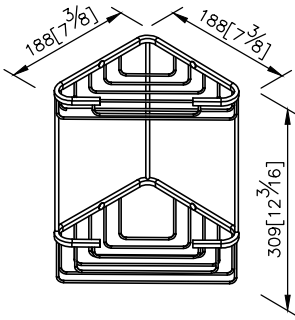

Corner Basket 6840-91-81CP

1. Brass meets JIS 3604 standard.
2. Premium metal construction for durability.
3. Justime finishes resist corrosion and tarnish.
4. Finish meets the standard of ASTM-SC2.
5. Correctly installed product's loading is 5 kgf.

unit: mm[inch]

Mounting Template Specification