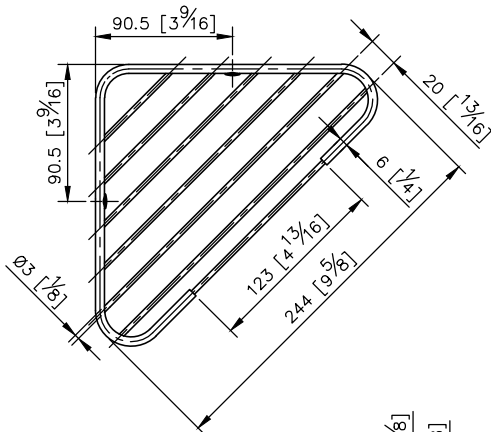

Corner Basket 6840-91-81CP

1. Brass meets JIS 3604 standard.
2. Premium metal construction for durability.
3. Justime finishes resist corrosion and tarnish.
4. Finish meets the standard of ASTM-SC2.
5. Correctly installed product's loading is 5 kgf.

unit: mm[inch]

Mounting Template Specification