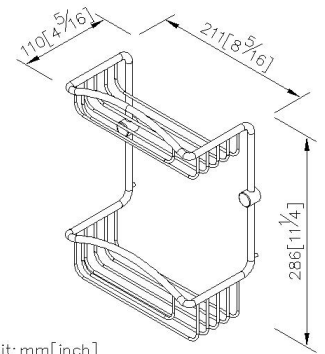

Shower Caddy
6840-93-80CP

INTRODUCTION:

The basket features smooth lines in fluent, getting rid of metallics and brings aesthetics for household living. However, it still keeps the advantages of metal material, which is highly solid and durable.

DESCRIPTION:

- 1.Brass meets JIS 3604 standard.
- 2.Premium metal construction for durability.
- 3.Justime finishes resist corrosion and tarnish.
- 4.Finish meets the standard of ASTM-SC2.
- 5.Correctly installed product's loading is 5 kgf.