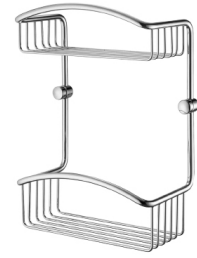

Shower Caddy
6840-93-80CP

INTRODUCTION:

The basket features smooth lines in fluent, getting rid of metallics and brings aesthetics for household living. However, it still keeps the advantages of metal material, which is highly solid and durable.

DESCRIPTION:

- 1.Brass meets JIS 3604 standard.
- 2.Premium metal construction for durability.
- 3.Justime finishes resist corrosion and tarnish.
- 4.Finish meets the standard of ASTM-SC2.
- 5.Correctly installed product's loading is 5 kgf.