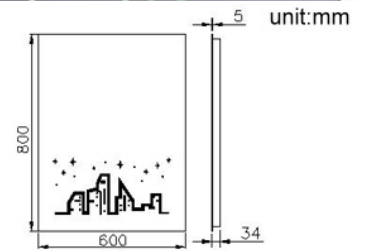

Mirror
6841-Y2-82CE

INTRODUCTION:

The simple and generous design without unnecessary lines to increase the fashion style on the showerroom. Illuminated Mirror with the childlike design makes the bathroom space more lively.

DESCRIPTION:

- 1.Safety back film over entire surface.
- 2.Aluminium Anodised Frame.
- 3.Input: 220V-240V.
- 4.Dimension of Mirror: 800x600x34 (mm).
- 5.Use two-T5 Fluorescent 13W Tubes. Tube Length 515mm (With PINS 530mm).