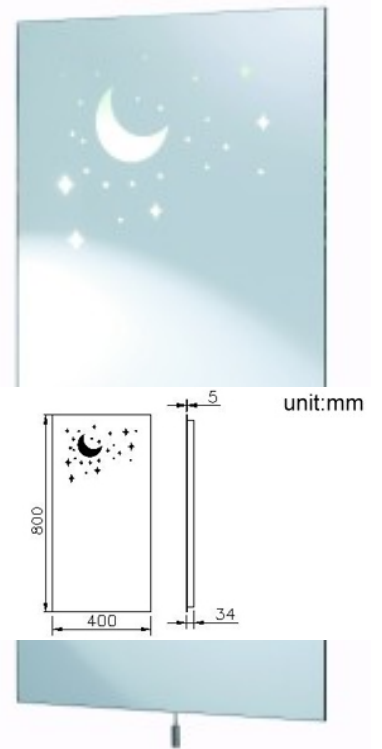

Mirror
6841-Y3-82CE

INTRODUCTION:

The simple and generous design without unnecessary lines to increase the fashion style on the showerroom. Illuminated Mirror with the childlike design makes the bathroom space more lively.

DESCRIPTION:

- 1.Safety back film over entire surface.
- 2.Aluminium Anodised Frame.
- 3.Input: 220V-240V.
- 4.Dimension of Mirror: 800x400x34 (mm).
- 5.Use two-T5 Fluorescent 13W Tubes. Tube Length 515mm (With PINS 530mm).