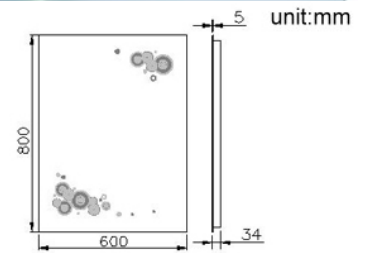

Mirror
6841-YD-82CE

INTRODUCTION:

The simple and generous design without unnecessary lines to increase the fashion style on the showerroom. Illuminated Mirror with the childlike design makes the bathroom space more lively.

DESCRIPTION:

- 1.Safety back film over entire surface.
- 2.Aluminium Anodised Frame.
- 3.Input: 220V-240V.
- 4.Dimension of Mirror: 800x600x34 (mm).
- 5.Use two-T5 Fluorescent 13W Tubes. Tube Length 515mm (With PINS 530mm).