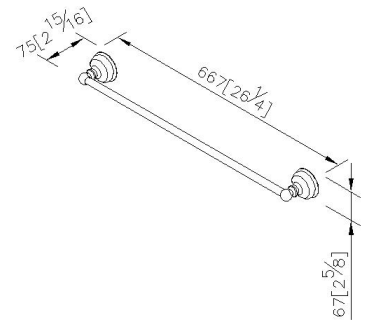

Towel Bar 6848-10-80CP

INTRODUCTION:

Unique body shape imitated chess style. Under the smooth and dexterous line, it contains the extraordinary and exotic mystery.

DESCRIPTION:

- 1.Brass of forging body meets JIS 3771 standard.
- 2.Premium metal construction for durability.
- 3.Justime finishes resist corrosion and tarnish.
- 4.Finish meets the standard of ASTM-SC2.
- 5.The simply design concept could be collocated with diverse space.
- 6.Correctly installed product's loading is 4 kgf.
- 7.The size of towel bar: 600mm.
- 8.Coordinates with other products in 6848 collection.

unit: mm[inch]

Certification:

Fixing Kits:

- SUS 304 Stainless Steel Screws*2
- Plastic Anchors*2
- Material of Wall Mount Bracket*1

AWARD: